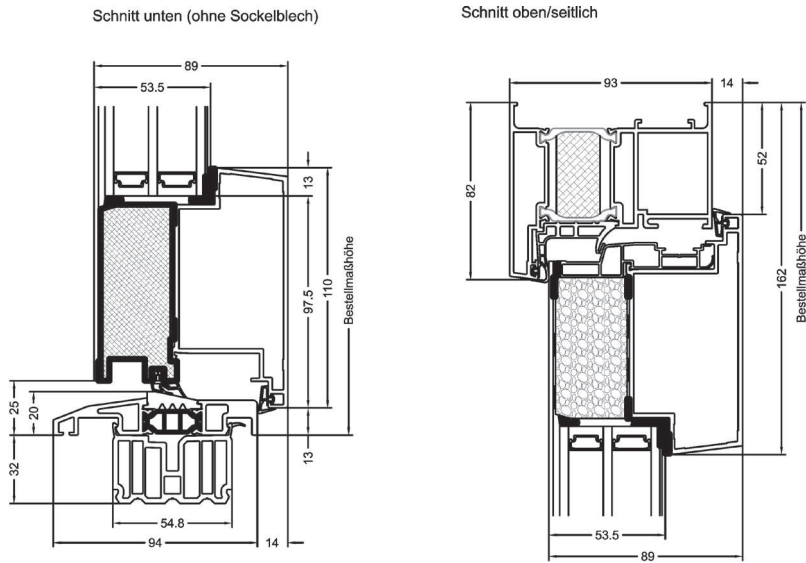

3 gasket levels

3-chamber frame profile and foam insulation core for very high thermal insulation

Profiled design inside and outside

Low threshold thermally broken

Construction depth 93 mm

ALUMINIUM ENTRANCE DOOR AT 305

Sections

Isotherm

Door models

AT305-17-033

AT305-17-034

AT305-17-035

AT305-17-001

AT305-17-015