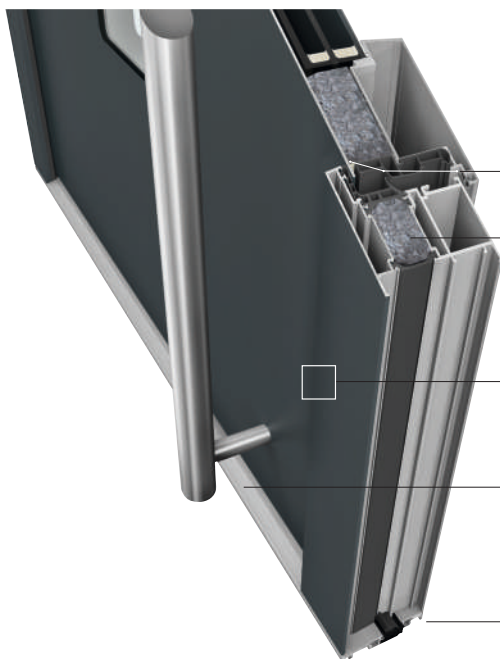

AT 305 ALUMINIUM ENTRANCE DOOR

AT305 PROFILED OUTSIDE AND INSIDE

Outside view

Inside view

Thermal insulation
(in W/m^2K)

U_D as low as 0.98

Sound reduction
(in dB)

up to 39

Security

up to RC 2

Design style

home pure

home soft

ambiente

Characteristics

- Concealed door hinges (optional)

3 gasket levels

3-chamber frame profile and foam insulation core for very high thermal insulation

Profiled design inside and outside

Low threshold thermally broken

Construction depth 93 mm

ALUMINIUM ENTRANCE DOOR AT 305