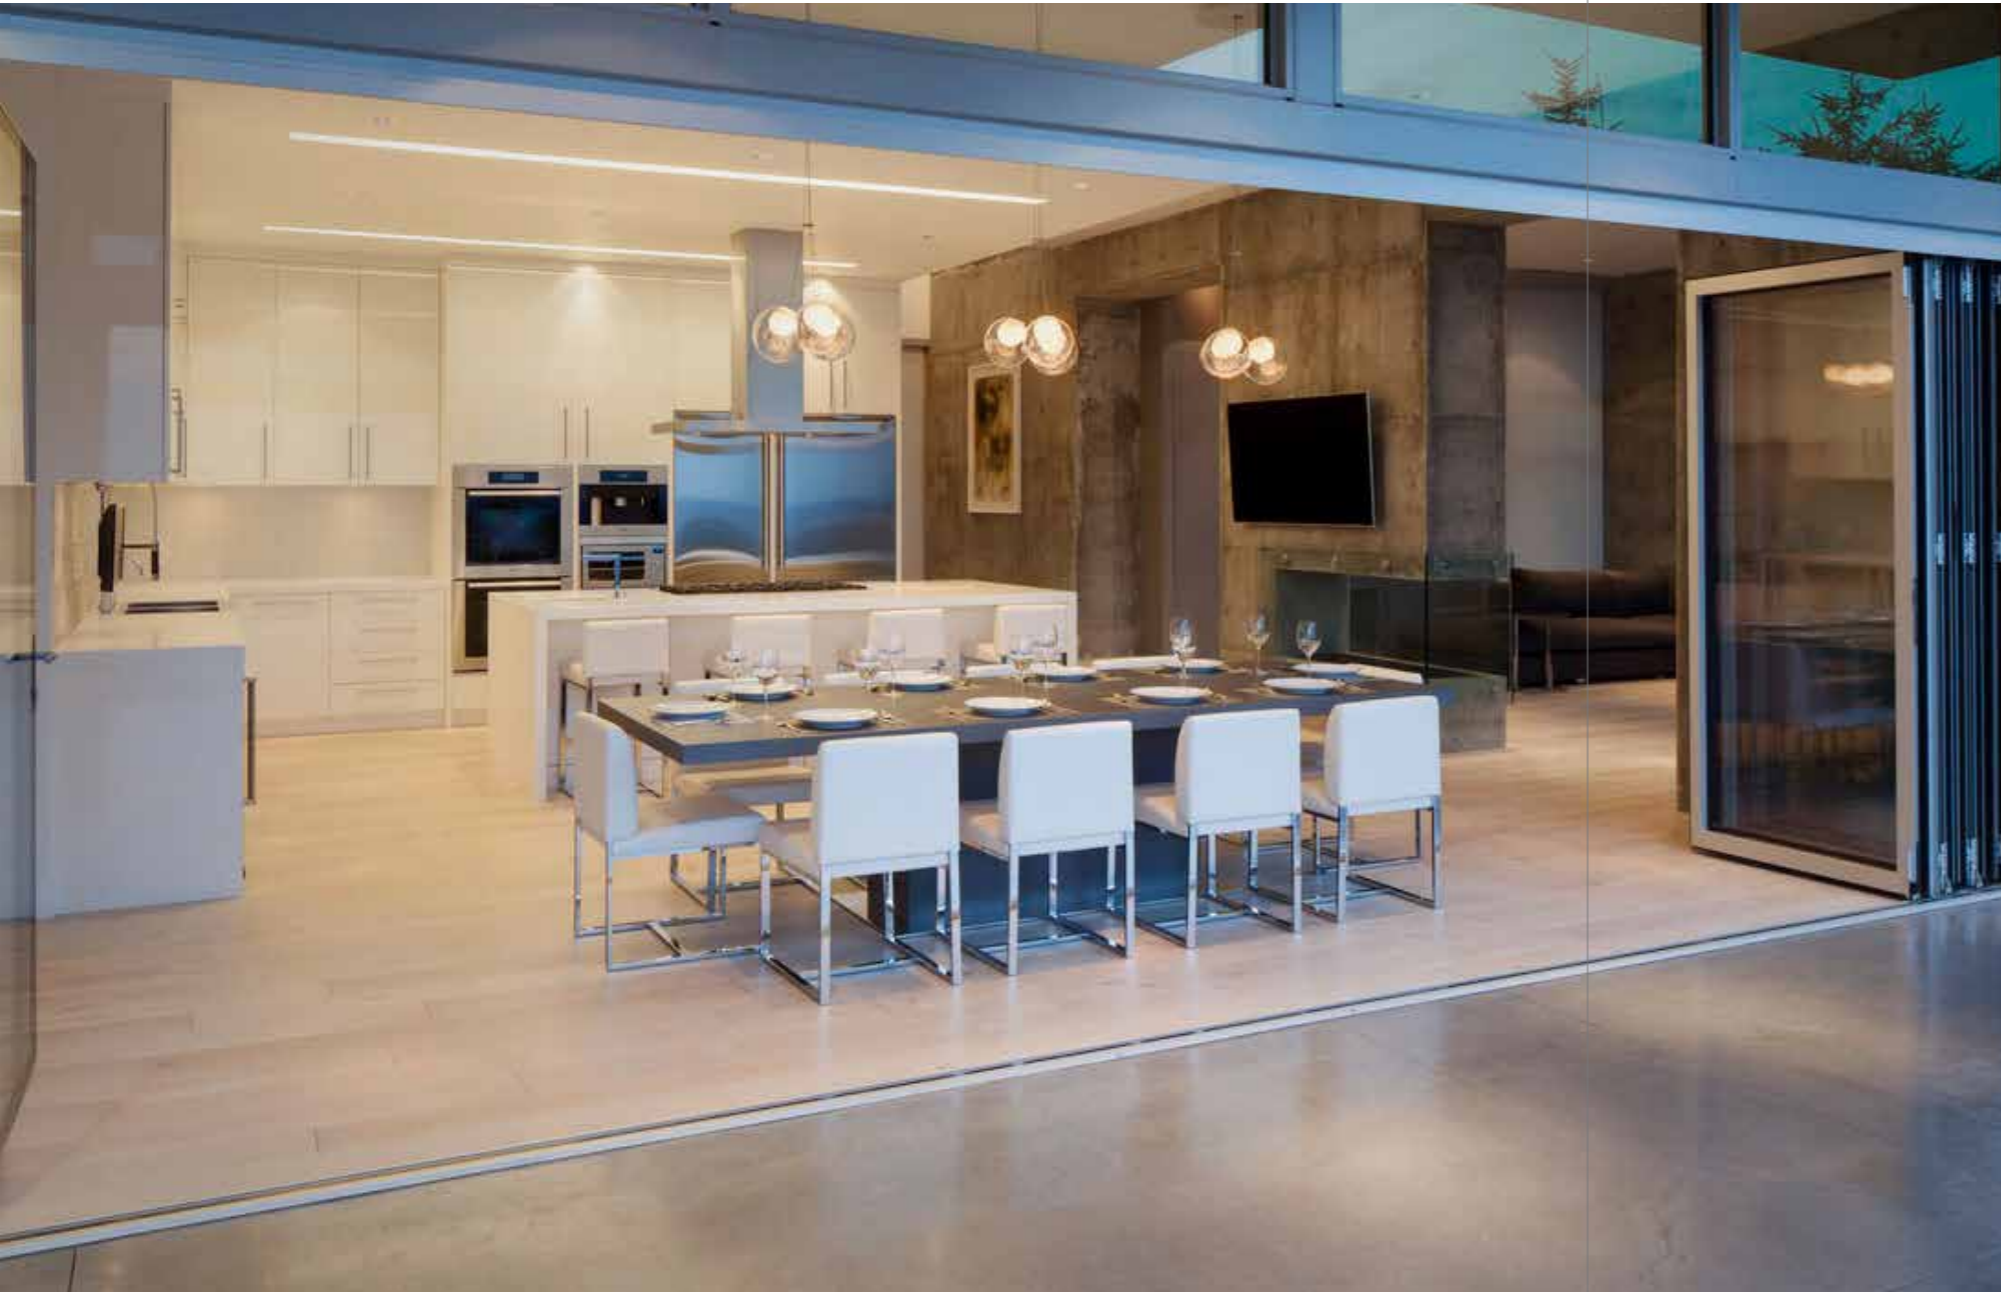

THE PLOEGH FAMILY

SMOOTH TRANSITIONS

Bi-folding door

PROJECT

Residence | Vancouver, Canada

SOLUTION

SL 82

OPEN, FREE AND FULL OF LIFE