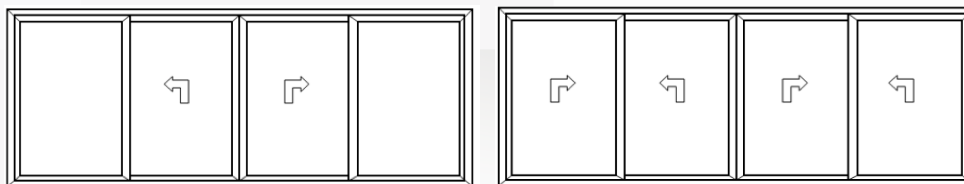

TRACK OPTIONS

A Dutemänn Evorä has it covered; offering mono, double, triple and pocket track options, allowing for various combinations of both fixed and opening sashes.

Two-Panel

Three-Panel

Four-Panel

Five-Panel