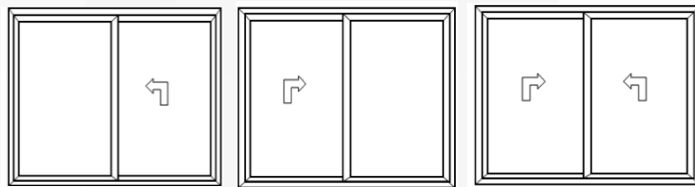

TRACK OPTIONS

A Dutemänn Evorä has it covered; offering mono, double, triple and pocket track options, allowing for various combinations of both fixed and opening sashes.

Two-Panel

Three-Panel

Four-Panel

Five-Panel