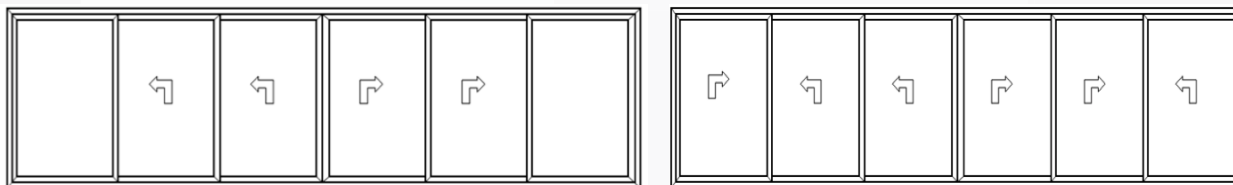

TRACK OPTIONS

A Dutemänn Evorä has it covered; offering mono, double, triple and pocket track options, allowing for various combinations of both fixed and opening sashes.

Six-Panel